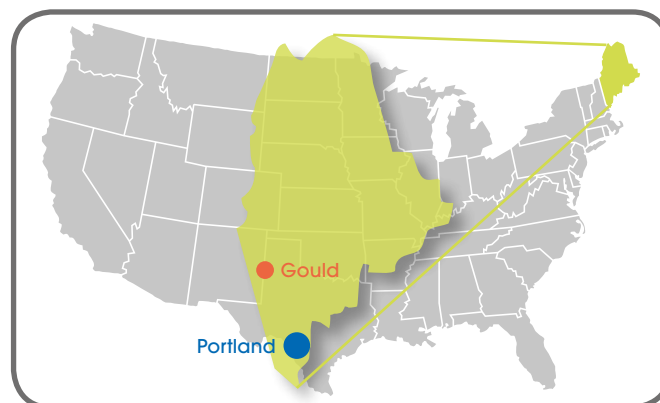

Private Boarding School

School Profile

Gould Academy is a small, coed, independent boarding school, located in the picturesque village of Bethel, Maine, ten minutes from Sunday River Ski Resort, Gould students have unparalleled access to Northern New England's diverse natural and cultural resources. Gould's diversity is enriched by students from many countries around the world. Admission to Gould Academy is selective. Typically, 99% of the graduating class matriculates at four-year colleges and universities. Gould Academy prepares academically motivated students for college and helps them to become independent-minded, ethical citizens who will lead lives of purpose, action, excellence, and compassion in a dynamic world.

www.bethelmaine.org

Population 2,800

1 Hour 40 Min. North of Portland

Airport Code – PWM

Number of Students

250

School Website

www.gouldacademy.org