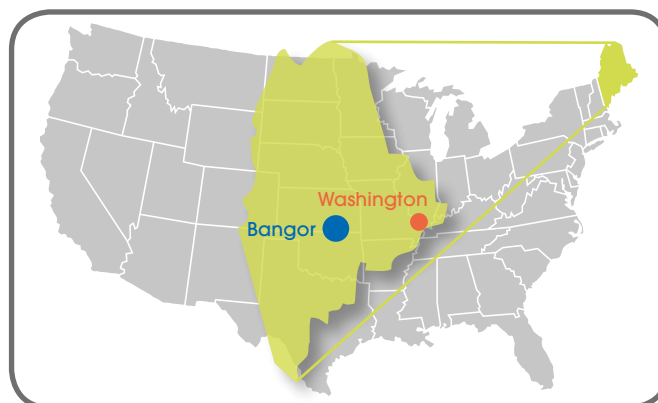

Private Boarding School

School Profile

Washington Academy's 65-acre campus is located in a safe, rural community in coastal Downeast Maine. The location enhances the nurturing environment created by a low student-teacher ratio, individualized attention, and a welcoming community. Just 2 miles from the Atlantic Ocean, the area also provides excellent recreational opportunities, including kayaking, sailing, fishing, hiking, and nature walks. The Academy offers a challenging and comprehensive curriculum to meet the needs of students of varying academic abilities. Courses range from training opportunities in boat building to Advanced Placement and Honors courses in many disciplines. More than 100 courses are offered, with class sizes ranging from 2 to 20. The average class size is 16 and the student-teacher ratio is 11:1.

www.machiaschamber.org

Population 2,000

4 Hours Northeast of Portland

Airport Code – BGR

Number of Students

375

School Website

www.washingtonacademy.org